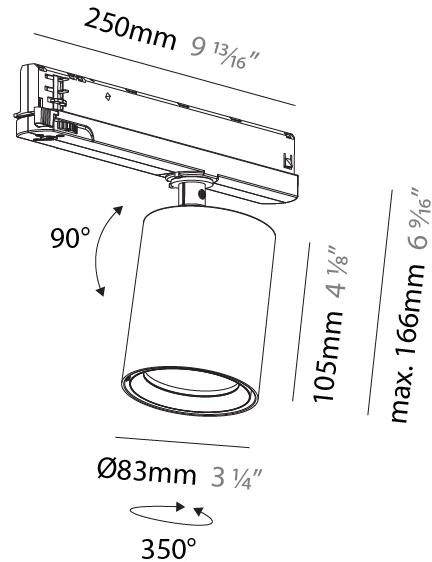

GENERAL

Series: Centriq
Subseries: Centriq In
Brand: Prolicht
Division: Architectural
Mounting Type: Track
Mounting Location: Ceiling
Subcategory: Spots

PHYSICAL

Shape: Cylinder
Diameter (mm): 83
Diameter (in): 3 1/4
Length (mm): 250
Length (in): 9 13/16
Height (mm): 166
Height (in): 6 9/16
Light Distribution: Adjustable / Direct
Weight (kg): 0.87
Fixture Finish: SSR / BKV / CWI / CRY / HAB / UFT / ITA / RUA / FTG / MYG / LOD / PUS / FRO / FUP / KIA / POP / BLS / SPG / MEY / GOH / GUM / CHC / COM / ABZ / JAG / OBR / MOS / ROR
Holder Finish: WHI / BLK
Accent Finish: SSR / BKV / CWI / CRY / HAB / LAG / UFT / ITA / RUA / RUR / MIC / FTG / MYG / TWT / LOD / PUS / FRO / FUP / KIA / POP / BLS / SPG / MEY / GOH / GUM / CHC / COM / ABZ / JAG
Fixture Material: Aluminum

ELECTRICAL

Lamp Type: LED (Zhaga Standard)
Input Wattage (W): 36.2
Total Output Wattage (W): 32.7
Dimming: Non-Dimmable / 0-10V Dimming
Driver Included: Yes
Driver Location: Integrated
Driver Type: Constant Current - 120Vac
Driver Class: Class 2
Input Voltage (V): 120

LED

Number of LEDs: 1
Color Temperature (°K): 2700 / 3000 / 3500 / 4000
Max. Delivered Lumen (lm): 2916 / 3037 / 3166 / 3320
Nominal Lumen (lm): 3471 / 3615 / 3769 / 3952
CRI: >90 CRI
Lamp Life (hrs): 50000

OPTICAL

Reflector°: 20 / 32 / 54
Adjustability: Rotational 350°; Tilt 90°

RATINGS AND CERTIFICATIONS

Certified By: CSA Certified to UL and CSA Standards
IP rating: IP20